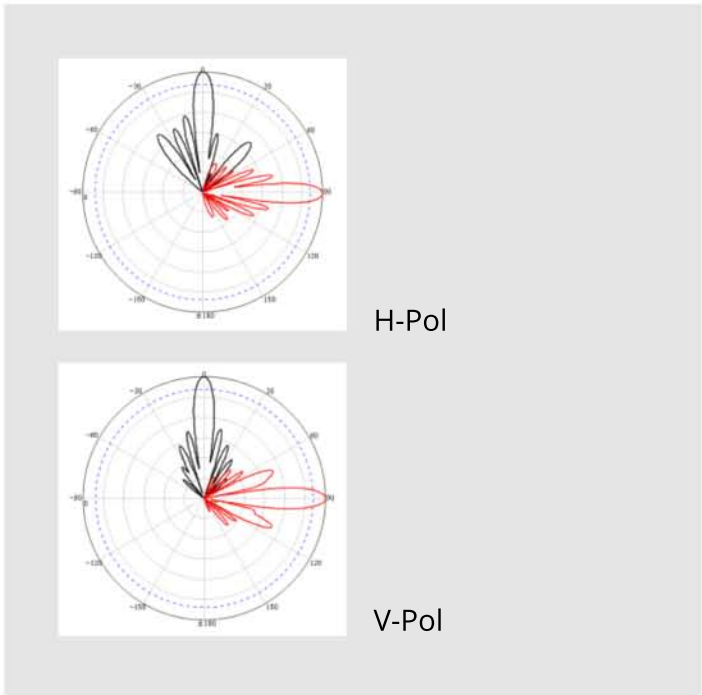

The CORE™ 5 GHz WiFi Panel Antenna - VGWIFIPNL158005

Dual-Pol 5GHz WIFI Panel Antenna: 4900-5850 MHz, 12 dBi

SPECIFICATIONS

Frequency Range:	4900 - 5850 MHz
Polarization:	Horizontal + Vertical
Gain:	12 dBi
VSWR:	≤2.0
3dB Horizontal Beamwidth:	(H) 8°, (E) 8°
3dB Vertical Beamwidth:	(H) 8°, (E) 8°
F/B Ratio:	≥30 dB
Isolation:	≥28 dB
Nominal Impedance:	50 Ω
Maximum Power:	100 W
Lightning Protection:	DC Ground
Connector:	2 x N-Female
Mounting Mast Size:	1.18 inch - 1.97 inch
Dimensions:	17.7 in x 17.7 in x 1.58 in
Weight:	5.07 lb.
Radome Material:	UV-ABS
Max. Wind Velocity:	130.5 MPH
Operating Temperature:	-40~ + 140°F