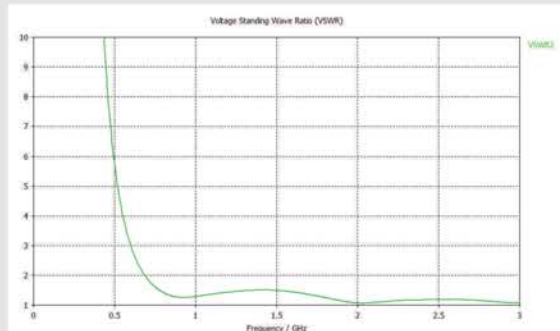

# PIM Rated Omni Ceiling Mount SISO Antenna: 698-3600 MHz + 2.4/5 GHz WiFi

- Super-Low PIM SISO Antenna / 3G, 4G, LTE + 2.4/5 GHz WiFi
- Lowest PIM Rated SISO
- Supports All Carrier Bands + 2.4/5 GHz WiFi

## SISO for 698-3600 MHz + 2.4/5 WiFi

- Greater antenna performance
- Frequency band for multiple carrier deployment / 3G, 4G, LTE + 2.4/5 GHz WiFi
- Incorporates Venti Group Patented Technologies

Available in iBwave Designer Version 6.0 and higher

## SPECIFICATIONS

Frequency Range:	698 ~ 960 MHz / 1710 ~ 3600 MHz / 5.5-5.9 GHz WiFi
Polarization:	Vertical
VSWR (typical)/ Impedance:	698 to 3600 MHz 1.5:1 5.6 GHz 1.8:1 / 50 Ohms
Gain:	750 MHz 1 dBi 870 MHz 1.1 dBi 915 MHz 1.1 dBi 1780 MHz 5.4 dBi 1910 MHz 5.9 dBi 2110 MHz 6.1 dBi 2600 MHz 5.9 dBi 3.4 GHz: 6.3 dBi 5.71 GHz: 6.9 dBi
Vertical Beamwidth:	Vertical 60°+/-10°
Horizontal Beamwidth:	360°
3 dB Beamwidth Azimuth:	Omnidirectional
3 dB Beamwidth Elevation:	60°
Input Power:	100 Watts
PIM / Passive Intermodulation (2x20W):	IM3: ≤ -160 dBc
Dimensions:	7.59" Diameter x 4.48" Height
Connectors:	N-Type Jack, 7/16 DIN or Mini DIN Pigtail, plenum-rated
Application Environment:	Indoor
Weight:	0.8 lb.
Radome:	PC-ABS